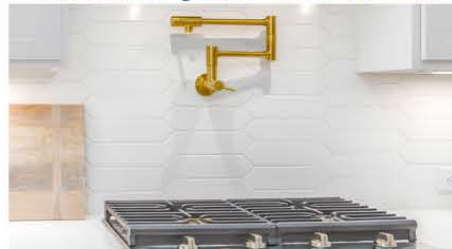

## PAINT COLORS

*Common*  
SHARK

*Accent*  
SHARK

*Kitchen Sink*

HIGH DIVIDE 60 40 STAINLESS UNDERMOUNT

*Hardware*  
SEAVER BRONZE

*Kitchen Backsplash*  
GATEWAY 3X12 PICKET WHITE

*Bath Fixtures*  
AVALON BRUSHED NICKEL