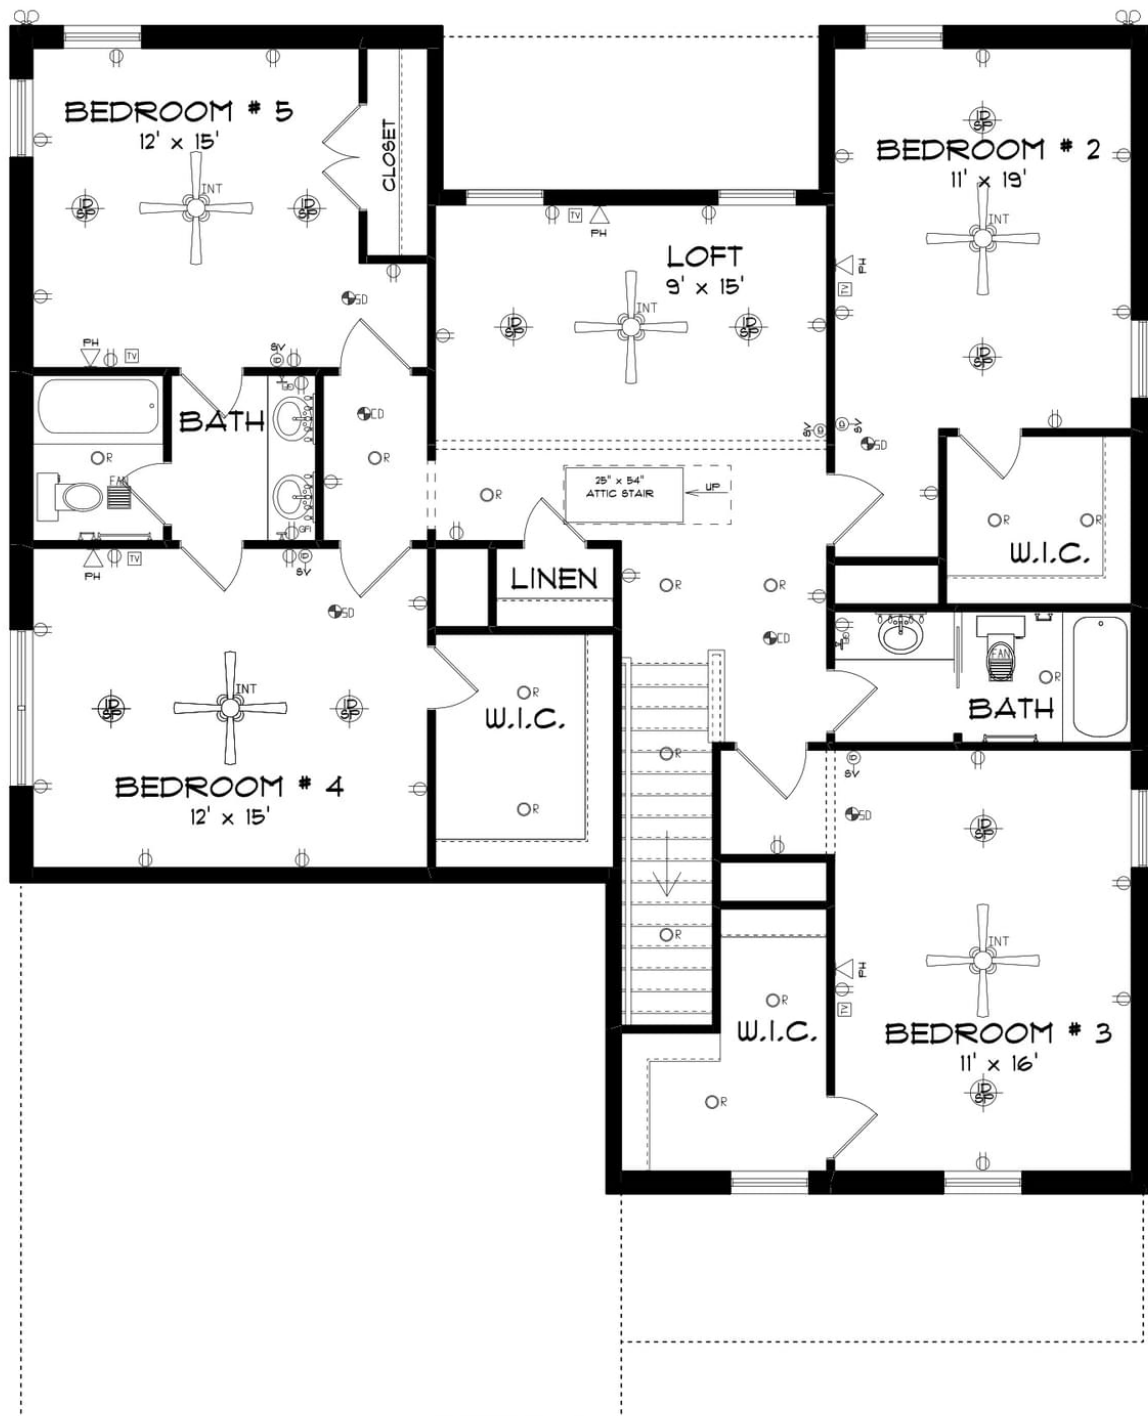

SECOND FLOOR

Prices, plans, dimensions, features, specifications, materials, and availability of homes or communities are subject to change without notice or obligation. Illustrations are artists depictions only and may differ from completed improvements. All prices subject to change without notice. Please contact your sales associate before writing an offer.