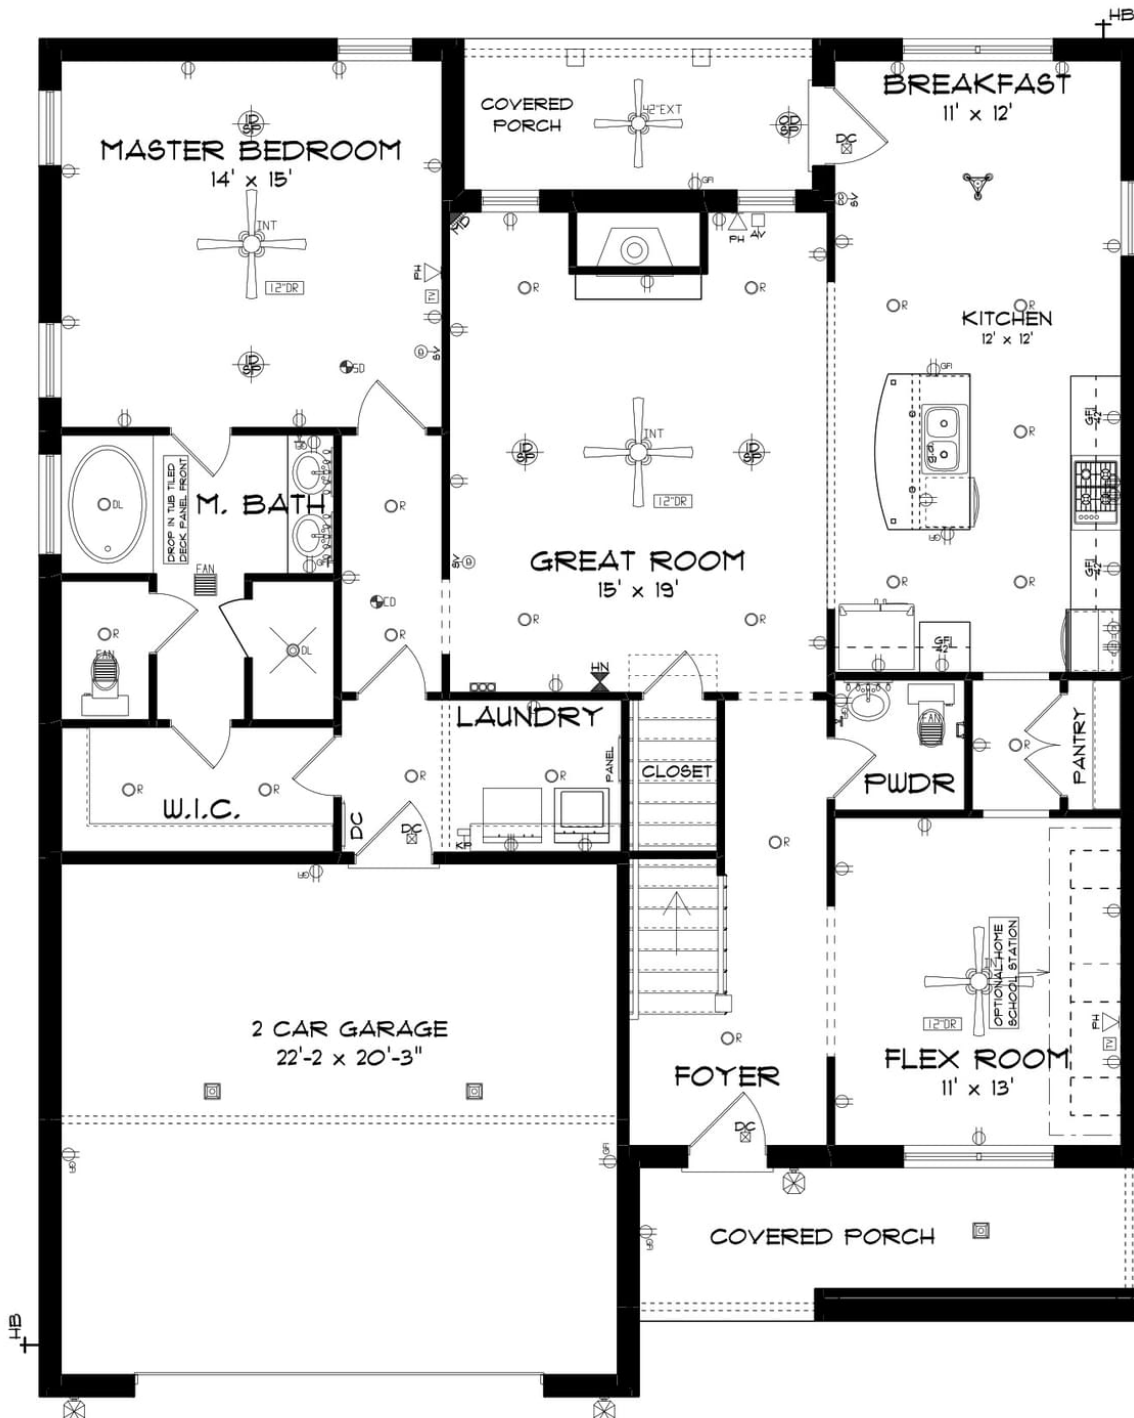

FIRST FLOOR

Prices, plans, dimensions, features, specifications, materials, and availability of homes or communities are subject to change without notice or obligation. Illustrations are artists depictions only and may differ from completed improvements. All prices subject to change without notice. Please contact your sales associate before writing an offer.