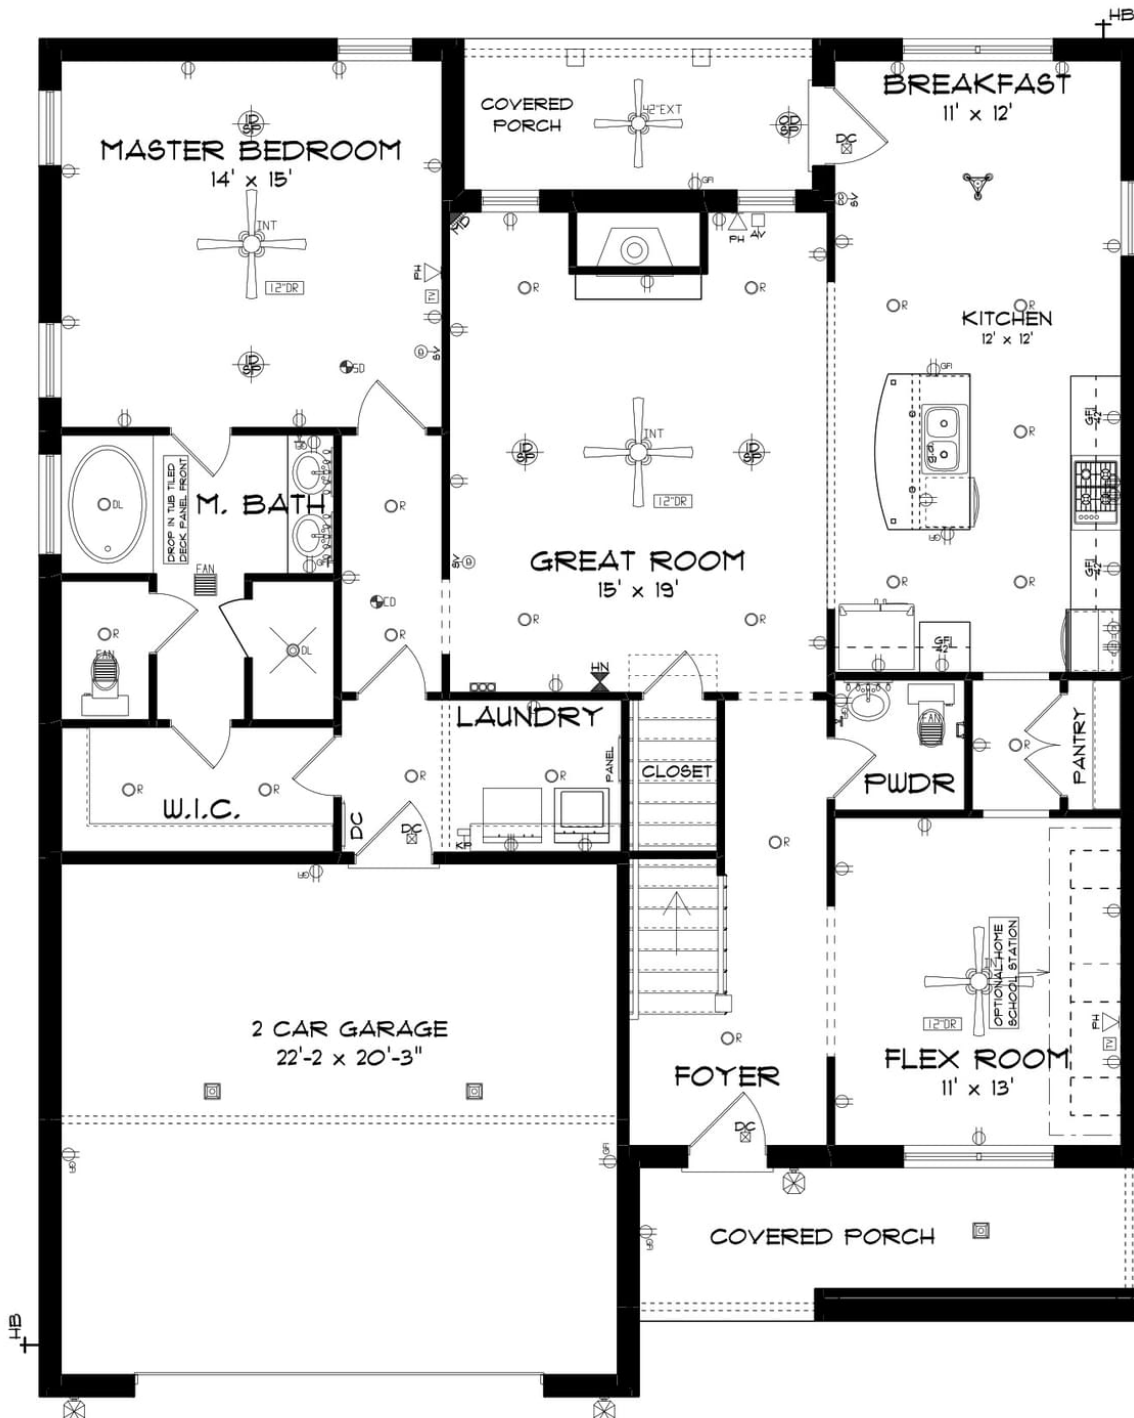

\$412,093

Plan:Endsleigh

SQ FT:3,132

Beds:5

Baths:3.5

Garage:2

FIRST FLOOR

Prices, plans, dimensions, features, specifications, materials, and availability of homes or communities are subject to change without notice or obligation. Illustrations are artists depictions only and may differ from completed improvements. All prices subject to change without notice. Please contact your sales associate before writing an offer.