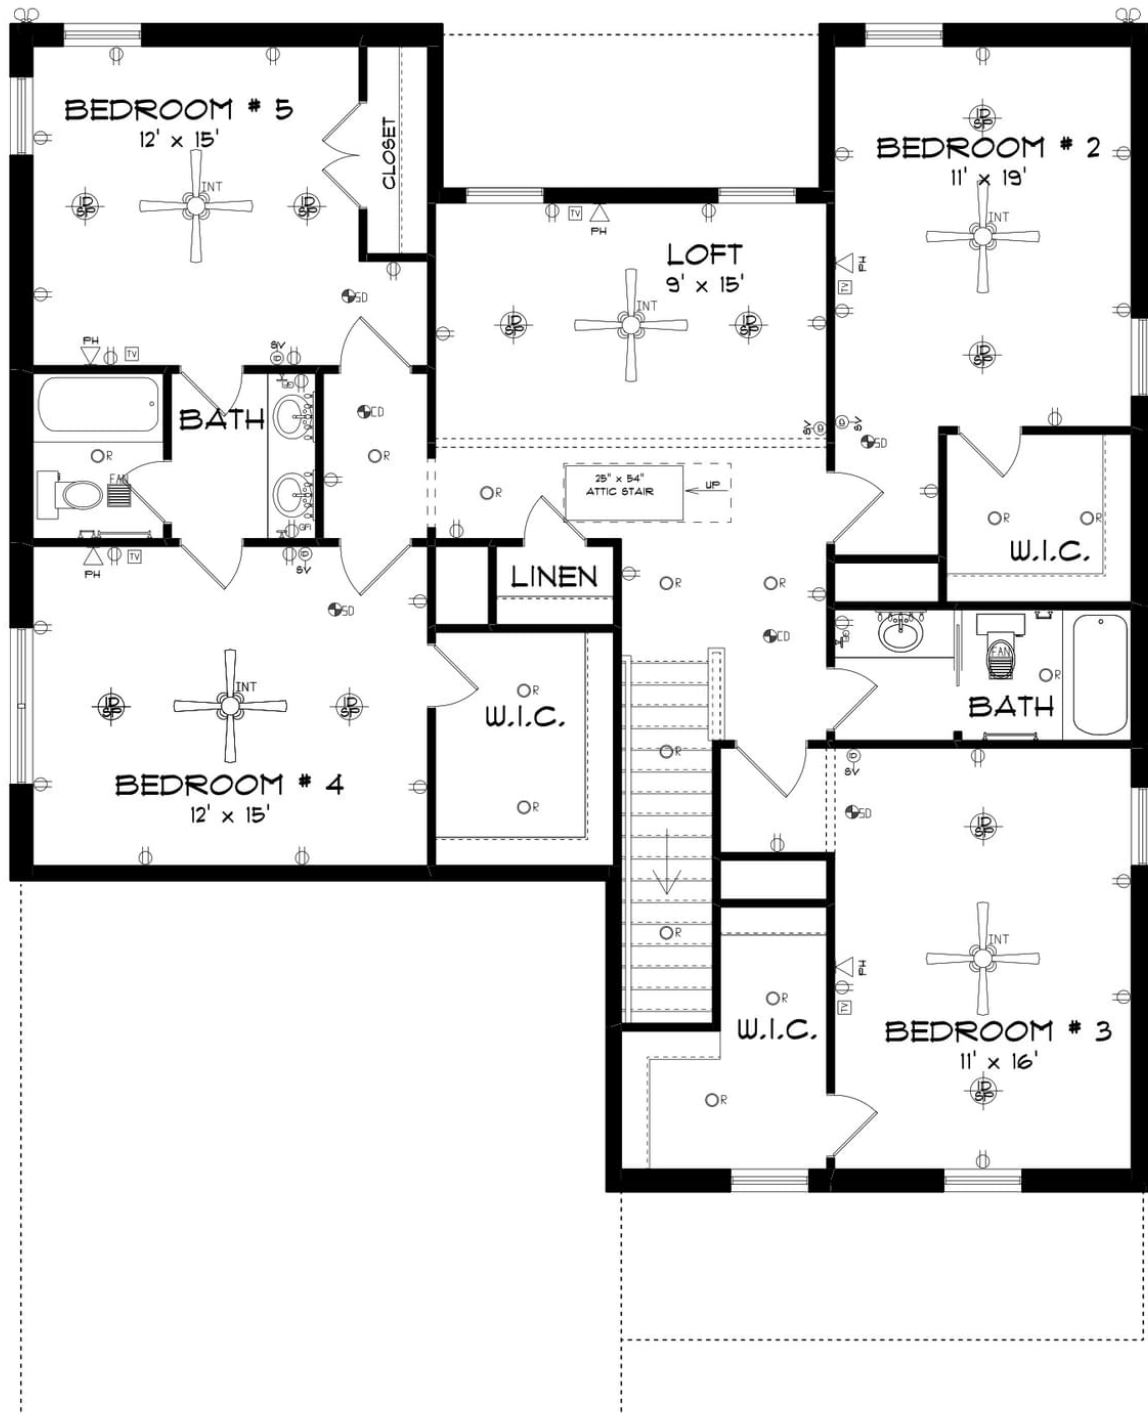

SECOND FLOOR

Prices, plans, dimensions, features, specifications, materials, and availability of homes or communities are subject to change without notice or obligation. Illustrations are artists depictions only and may differ from completed improvements. All prices subject to change without notice. Please contact your sales associate before writing an offer.