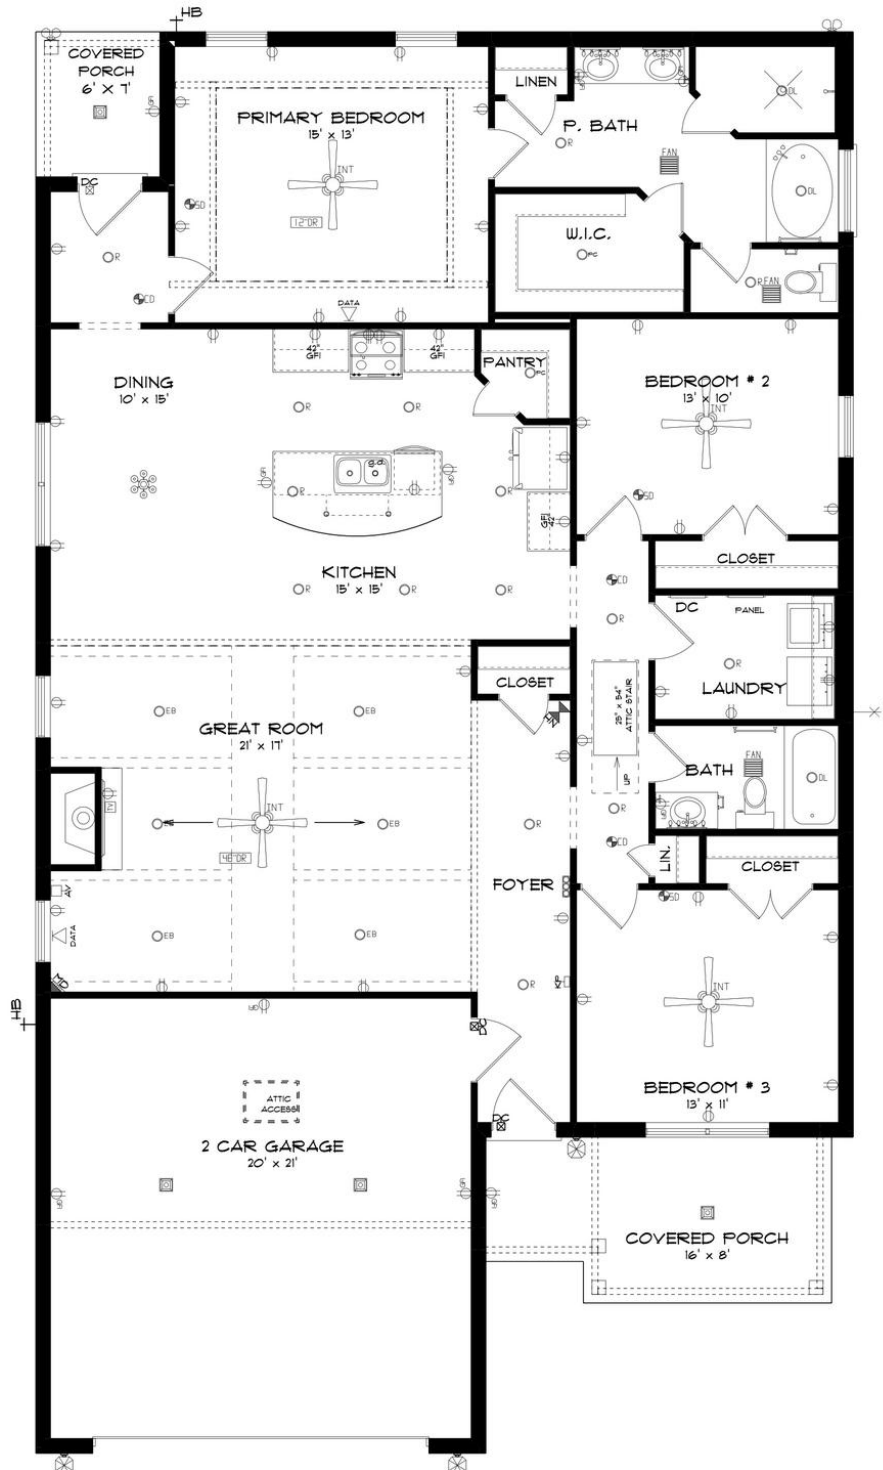

Prices, plans, dimensions, features, specifications, materials, and availability of homes or communities are subject to change without notice or obligation. Illustrations are artists depictions only and may differ from completed improvements. All prices subject to change without notice. Please contact your sales associate before writing an offer.