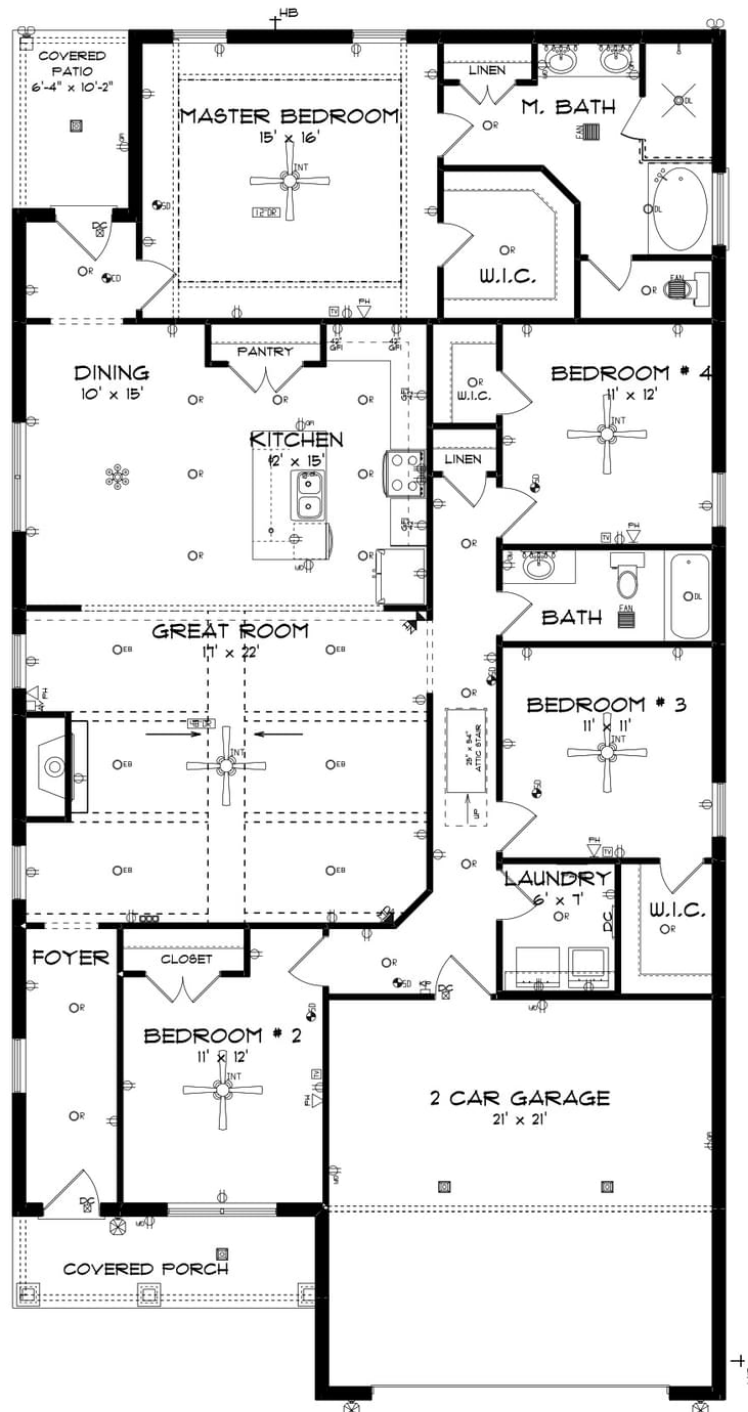

FIRST FLOOR

Prices, plans, dimensions, features, specifications, materials, and availability of homes or communities are subject to change without notice or obligation. Illustrations are artists depictions only and may differ from completed improvements. All prices subject to change without notice. Please contact your sales associate before writing an offer.