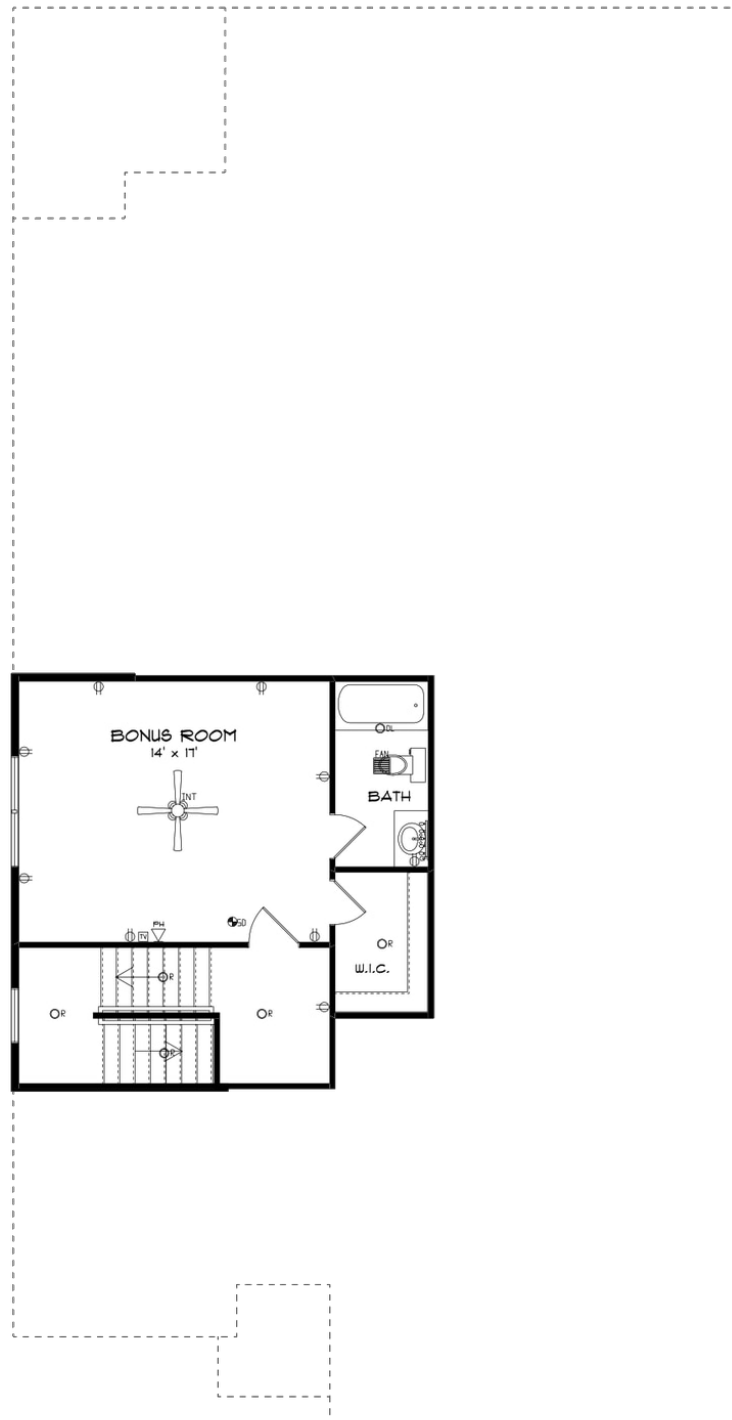

SECOND FLOOR

Prices, plans, dimensions, features, specifications, materials, and availability of homes or communities are subject to change without notice or obligation. Illustrations are artists depictions only and may differ from completed improvements. All prices subject to change without notice. Please contact your sales associate before writing an offer.