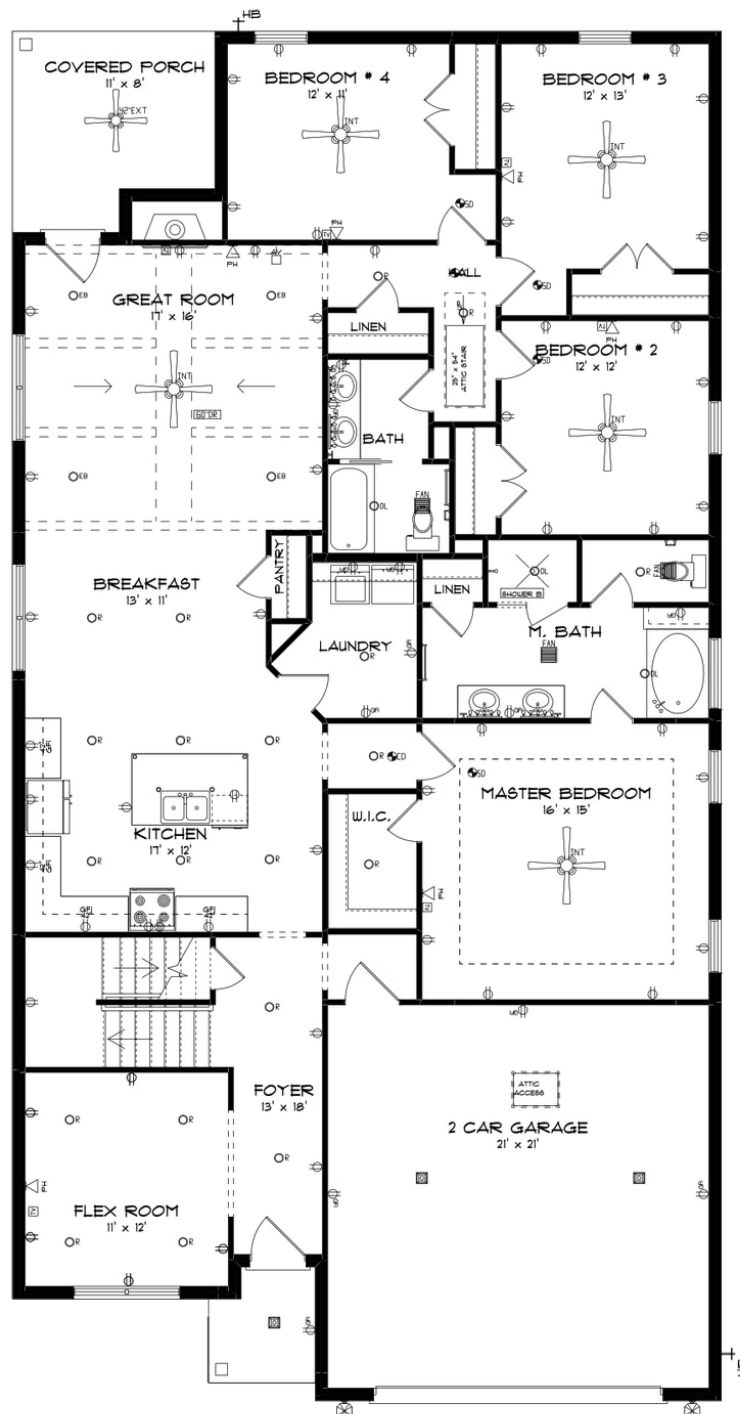

\$339,946

Plan:Rosewood

SQ FT:2,675

Beds:4

Baths:3.0

Garage:2

FIRST FLOOR

Prices, plans, dimensions, features, specifications, materials, and availability of homes or communities are subject to change without notice or obligation. Illustrations are artists depictions only and may differ from completed improvements. All prices subject to change without notice. Please contact your sales associate before writing an offer.