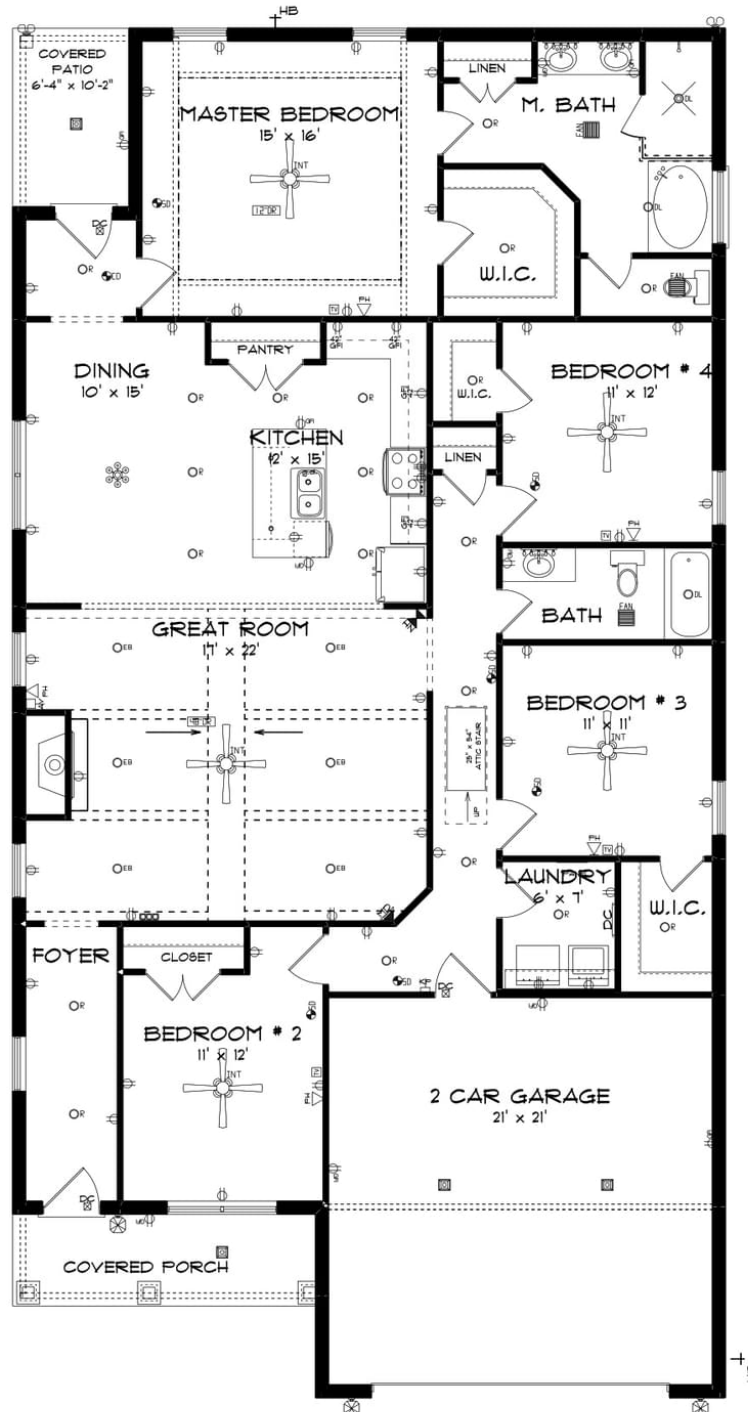

FIRST FLOOR

Prices, plans, dimensions, features, specifications, materials, and availability of homes or communities are subject to change without notice or obligation. Illustrations are artists depictions only and may differ from completed improvements. All prices subject to change without notice. Please contact your sales associate before writing an offer.